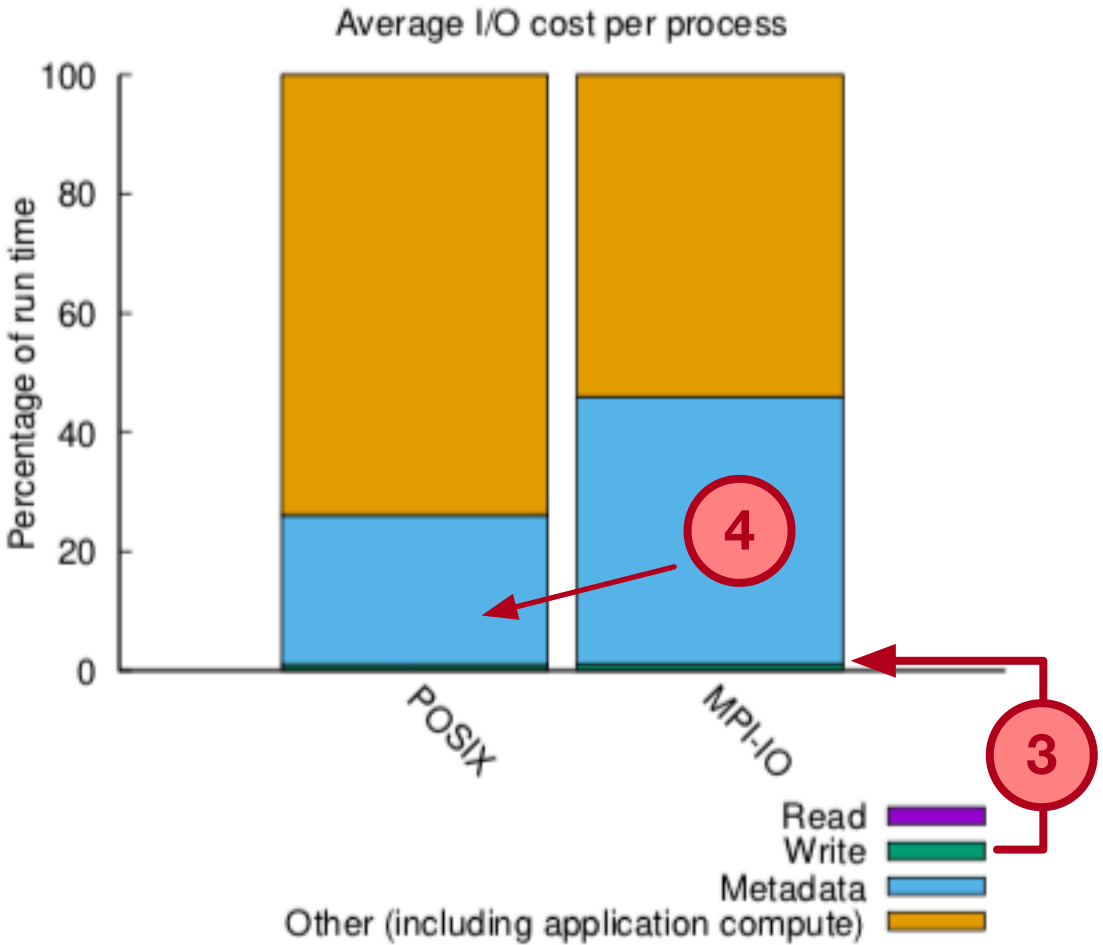

1

I/O performance *estimate* (at the MPI-IO layer): transferred **320.0 MiB** at **308.19 MiB/s**

2

3

Write itself took small time

4

6

#MPI I/O Ops == #POSIX Ops
(each MPI I/O op translated to POSIX op)

All independent MPI I/O ops

5