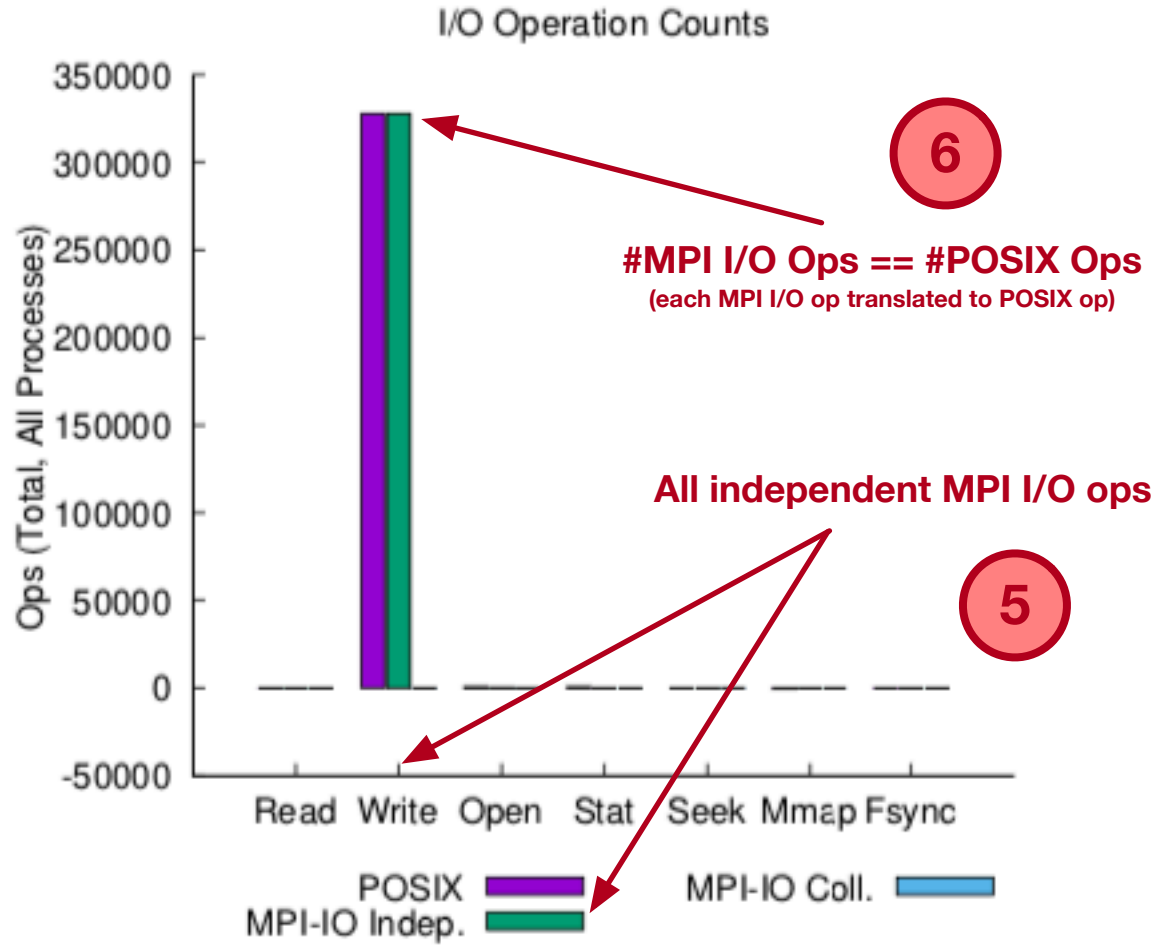

1

I/O performance *estimate* (at the MPI-IO layer): transferred **320.0 MiB** at **308.19 MiB/s**

2

3

Write itself took small time

4

6

#MPI I/O Ops == #POSIX Ops
(each MPI I/O op translated to POSIX op)

All independent MPI I/O ops

5